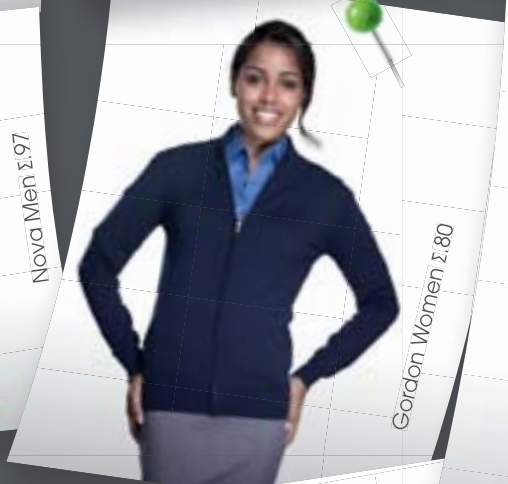

Business Men Σ.63

Moka Σ.35

North Kids Σ.135

Business Women Σ.63

Scorpion Σ.85

Chic Σ.159

WHAT'S NEW IN 2014

NEW