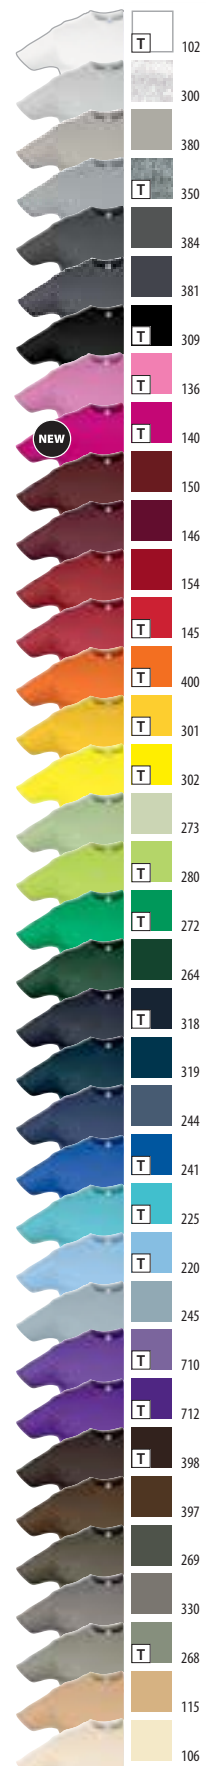

SOL'S IMPERIAL 11500

ΑΝΔΡΙΚΟ T-SHIRT ΜΕ ΣΤΡΟΓΓΥΛΗ ΛΑΙΜΟΚΟΨΗ

ΠΟΙΟΤΗΤΑ: JERSEY (ΜΟΝΟΠΛΑΚΟ) 190 - ΒΑΡΥ ΖΕΡΣΕΪ

100% βαμβάκι σεμί-πενιέ,
λωρίδα κάλυψης ραφών λαϊμόκοψης,
λαϊμόκοψη με ραμμένη φάσα σε ελαστών.

ΣΤΥΛ: ΚΛΑΣΙΚΟ

κυλινδρικό

ΜΕΓΕΘΗ

XS*	S	M	L	XL	XXL	3XL**	4XL**	5XL**
62/49	69/50	72/53	74/56	76/58	78/62	80/64	84/68	88/72

A/B

*WHITE, BLACK, DEEP BLACK, MEDIUM PINK, RED, ORANGE, GOLD, KELLY GREEN, FRENCH NAVY, BLUE SKY, DARK PURPLE, CHOCOLATE, KHAKI

ΠΛΗΡΟΦΟΡΙΕΣ ΠΑΚΕΤΑΡΙΣΜΑΤΟΣ

Βάρος ανά: 22 kg

Διαστάσεις ανά: 57 x 38 x 35 cm

10 100

T = TWIN

102 White	140 Fuchsia	154 Tango red	244 Denim	269 Army	300 Ash⁽²⁾	318 Navy	380 Light grey	398 Chocolate
106 Cream	145 Red	220 Sky blue	245 Ice blue	272 Kelly green	301 Gold	319 French navy	381 Mouse grey	400 Orange
115 Sand	146 Burgundy	225 Atoll blue	264 Bottle green	273 Lime	302 Lemon	330 Zinc	384 Dark Grey	710 Light purple
136 Orchid pink	150 Chili	241 Royal blue	268 Khaki	280 Apple green	309 Deep black	350 Grey melange⁽¹⁾	397 Earth	712 Dark Purple

(1) Grey melange: 85% βαμβάκι / 15% βισκόζη - (2) Ash: 98% βαμβάκι / 2% βισκόζη